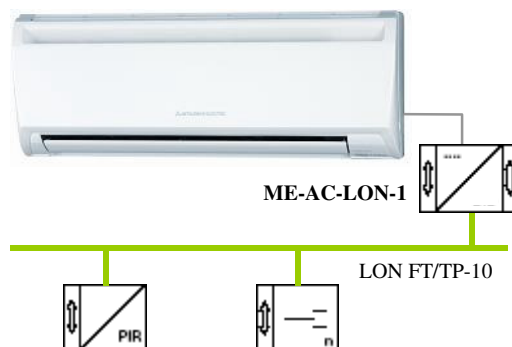

IntesisBox®

The natural integration

ME-AC-LON-1

Your **Mitsubishi Electric** air conditioner now with **LonWorks** connectivity

Compatible with all models of Domestic and Mr.Slim line of air conditioners.

Low Cost. Quick and easy installation. Compatible with the use of the IR remote control.

Easy installation and configuration

- ❑ Reduced dimensions 90 x 53 x 58 mm.
Mountable on DIN rail, Wall ,or even inside the A.C. indoor unit in some models.
- ❑ External power not required.
- ❑ Direct connection to LonWorks FT/TP-10 bus.
- ❑ Direct connection to the A.C. indoor unit.
- ❑ Configuration from LonMaker.
- ❑ Multiple Network Variables (SNVTs).
- ❑ Total Control and Supervision.