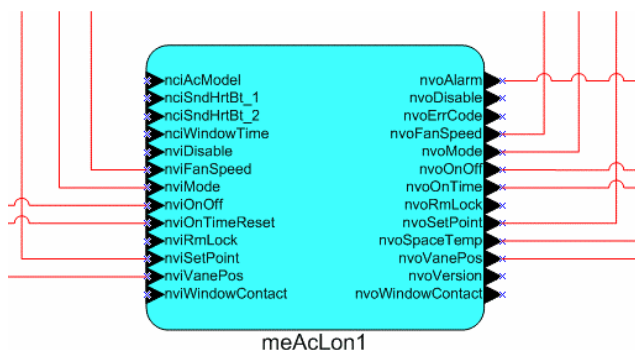

IntesisBox®

The natural integration

ME-AC-LON-1

Your **Mitsubishi Electric** air conditioner now with **LonWorks** connectivity

Compatible with all models of Domestic and Mr.Slim line of air conditioners.

Low Cost. Quick and easy installation. Compatible with the use of the IR remote control.

Easy installation and configuration

- ❑ Reduced dimensions 90 x 53 x 58 mm.
Mountable on DIN rail, Wall ,or even inside the A.C. indoor unit in some models.
- ❑ External power not required.
- ❑ Direct connection to LonWorks FT/TP-10 bus.
- ❑ Direct connection to the A.C. indoor unit.
- ❑ Configuration from LonMaker.
- ❑ Multiple Network Variables (SNVTs).
- ❑ Total Control and Supervision.

From LonWorks, access to

- Start/Stop of the unit.
- Set Point Temperature.
- Ambient Temperature.
- Mode.
- Fan Speed.
- Vane position.
- ... etc.

Commands and ... real states of the unit!!

User Manual and XIF file available in *Downloads* section of our web site.